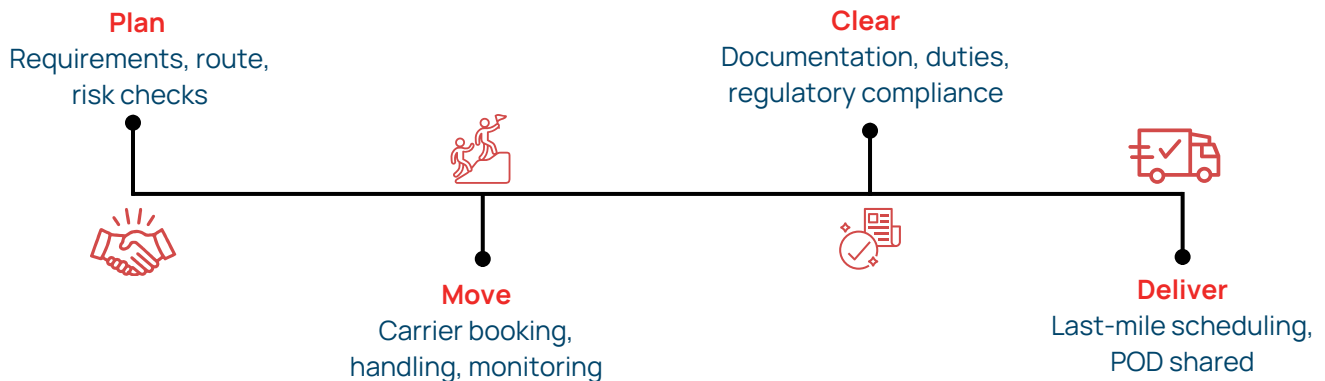

Built For Your Next Move

End-to-end logistics with one point of accountability.

TruHaul is built by operators who have managed complex moves across sea, air, road and rail. We plan the route, book reliable capacity, prepare clean documentation and monitor every milestone until delivery. One accountable team coordinates carriers, customs and last mile so your cargo arrives where it should, when it should.

The TruHaul Standard

End-to-end ownership

One point of contact from booking to proof of delivery.

Live visibility

Milestone updates you can act on.

Compliance first

Documentation, duties and permits handled with care.

Special cargo ready

Fragile exhibits, heavy haul and temperature safe moves.

Vetted capacity

Partner network selected for safety, reliability and on-time performance.

Efficiency by design

Route planning and consolidation that save time and cost.

How We Work

Vision

To be the most trusted operator-led logistics partner for time-critical and complex cargo, known for reliability, transparency, and sustainable execution.

Mission

Plan every move, own every milestone, deliver with zero surprises.